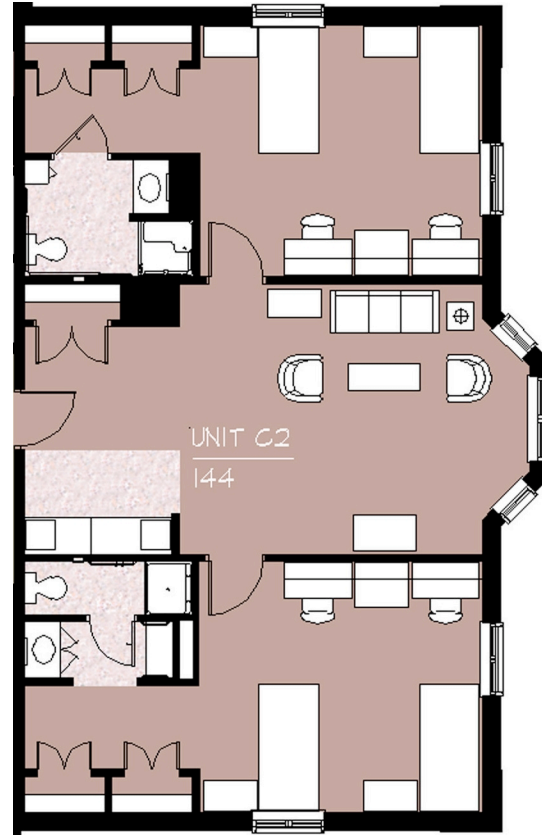

Residence Hall Options for 2009 at California University of PA

1 Bedroom/1 Bathroom
2 Person Suite
395 sq. ft.

2 Bedroom/2 Bathroom
4 Person Suite
1210 sq. ft.

2 Bedroom/1 Bathroom
2 Person Suite
874 sq. ft.

4 Bedroom/2 Bathroom
4 Person Suite
1327 sq. ft.

2 Bedroom/1 Bathroom
4 Person Suite
732 sq. ft.

9/29/08