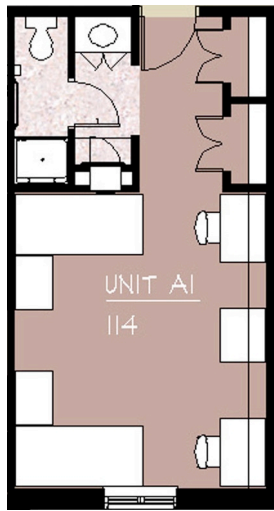

Residence Hall Options for 2009 at California University of PA

1 Bedroom/1 Bathroom
2 Person Suite
395 sq. ft.

2 Bedroom/2 Bathroom
4 Person Suite
1210 sq. ft.

2 Bedroom/1 Bathroom
2 Person Suite
874 sq. ft.

4 Bedroom/2 Bathroom
4 Person Suite
1327 sq. ft.

2 Bedroom/1 Bathroom
4 Person Suite
732 sq. ft.

9/29/08