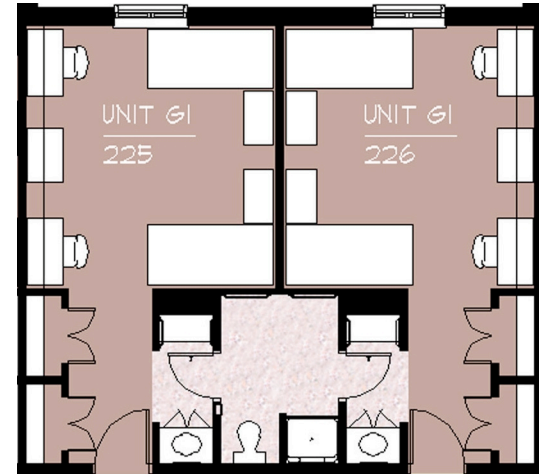

Residence Hall Options for 2009 at California University of PA

1 Bedroom/1 Bathroom
2 Person Suite
395 sq. ft.

2 Bedroom/2 Bathroom
4 Person Suite
1210 sq. ft.

2 Bedroom/1 Bathroom
2 Person Suite
874 sq. ft.

4 Bedroom/2 Bathroom
4 Person Suite
1327 sq. ft.

2 Bedroom/1 Bathroom
4 Person Suite
732 sq. ft.

9/29/08