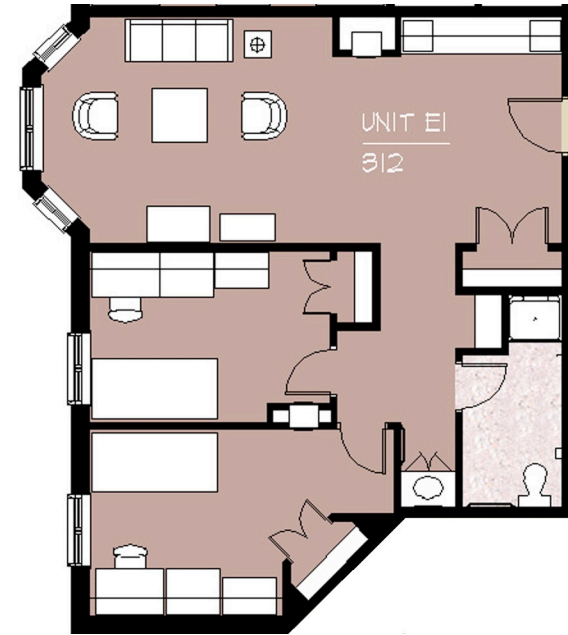

Residence Hall Options for 2009 at California University of PA

1 Bedroom/1 Bathroom
2 Person Suite
395 sq. ft.

2 Bedroom/2 Bathroom
4 Person Suite
1210 sq. ft.

2 Bedroom/1 Bathroom
2 Person Suite
874 sq. ft.

4 Bedroom/2 Bathroom
4 Person Suite
1327 sq. ft.

2 Bedroom/1 Bathroom
4 Person Suite
732 sq. ft.

9/29/08