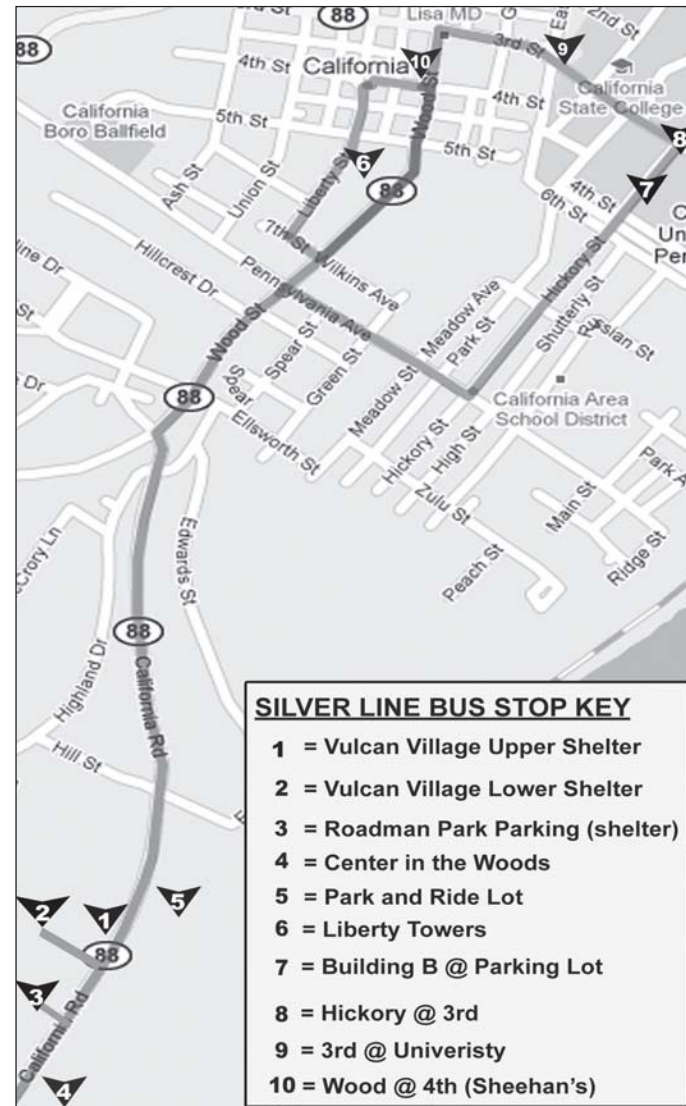

INFORMATION

STUDENT & OTHER SPECIAL TRANSPORTATION

Cal U students ride all MMVTA routes for FREE with a valid student CalCard. **Cal U faculty and employees** ride the Silver Line at no charge.

All other full time students enrolled in college, high school and other career training programs are eligible to receive half fare on all bus routes. Contact the MMVTA for more info or visit mmvta.com for an application.

PERSONS 65+

Persons age 65 or older ride FREE with a 65+ Free Transit Card. Contact the MMVTA for more info about this program.

724-489-0880

CustomerSupport@mmvta.com
www.mmvta.com

OFFICE

The MMVTA is located at 1300 McKean Avenue in Charleroi. The office hours are 8:30 AM to 4:30 PM, Mon. thru Fri.

PERSONS WITH DISABILITIES

Persons with disabilities ride for 1/2 fare with a Green 1/2 Fare Card or a Medicare Card.

Persons with disabilities who may have difficulty riding a regular route bus may qualify for UPLIFT Paratransit Service directly to and from their destination. ADA Paratransit riders pay double the normal fares. Call the MMVTA for an application and more info.

724-489-0880

CustomerSupport@mmvta.com
www.mmvta.com

SILVER LINE DETOUR MAP

The MMVTA also offers a bus route from **California through Charleroi (Route B)**. In **Charleroi you can transfer** onto several bus routes all over the area and into Pittsburgh.

-CONTACT THE MMVTA-

724-489-0880

CustomerSupport@mmvta.com
www.mmvta.com

BREAK SCHEDULE

**SPRING BREAK
2010 SILVER LINE
SCHEDULE**

MONDAY - SATURDAY
around California & Cal U
Serving:
Vulcan Village
Roadman Park Parking
Center in the Woods
Cal U Park & Ride
Liberty Towers
Hickory @ Third
Third @ University

BREAK SCHEDULE

OPERATES:

3/7/10 - 3/13/10

5/9/10 - 8/23/10

Full Spring 2010 Service
will resume on
March 14, 2010.